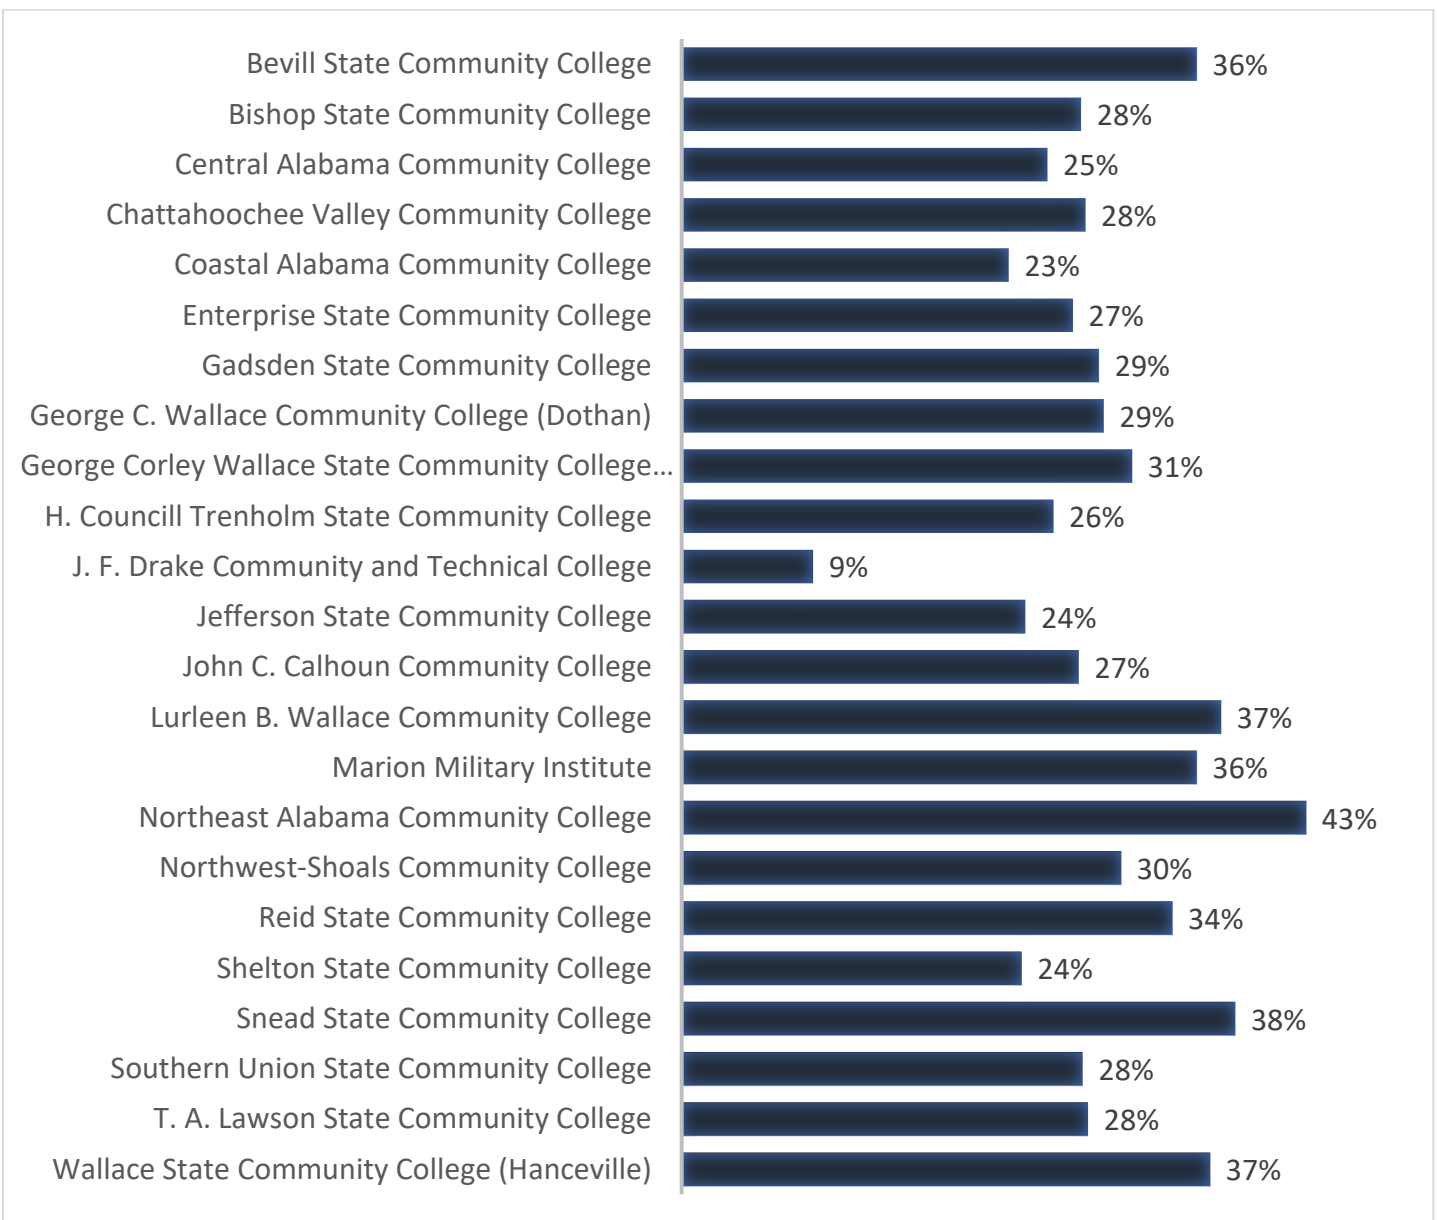

ALABAMA COMMUNITY COLLEGE SYSTEM

SIX-YEAR GRADUATION RATES: 2018 MAIN COHORT

NOTES: Six-year graduation rates are the percent of students who started in 2018 and received any award (certificate or associates) within six years (fall through summer semesters). Each student is only represented one time regardless of the type of award conferred.

Due to the nature of the population it serves, Ingram State Technical College is not included in this report. Additionally, ISTC does not participate in the National Student Clearinghouse Post-Secondary Data Partnership, so comparable data is not available.

The **MAIN COHORT** includes “all first-time students who entered the institution for the first time post high school completion and are enrolled in credit or developmental education classes in the fall term.”

SOURCE: Alabama Community College System.